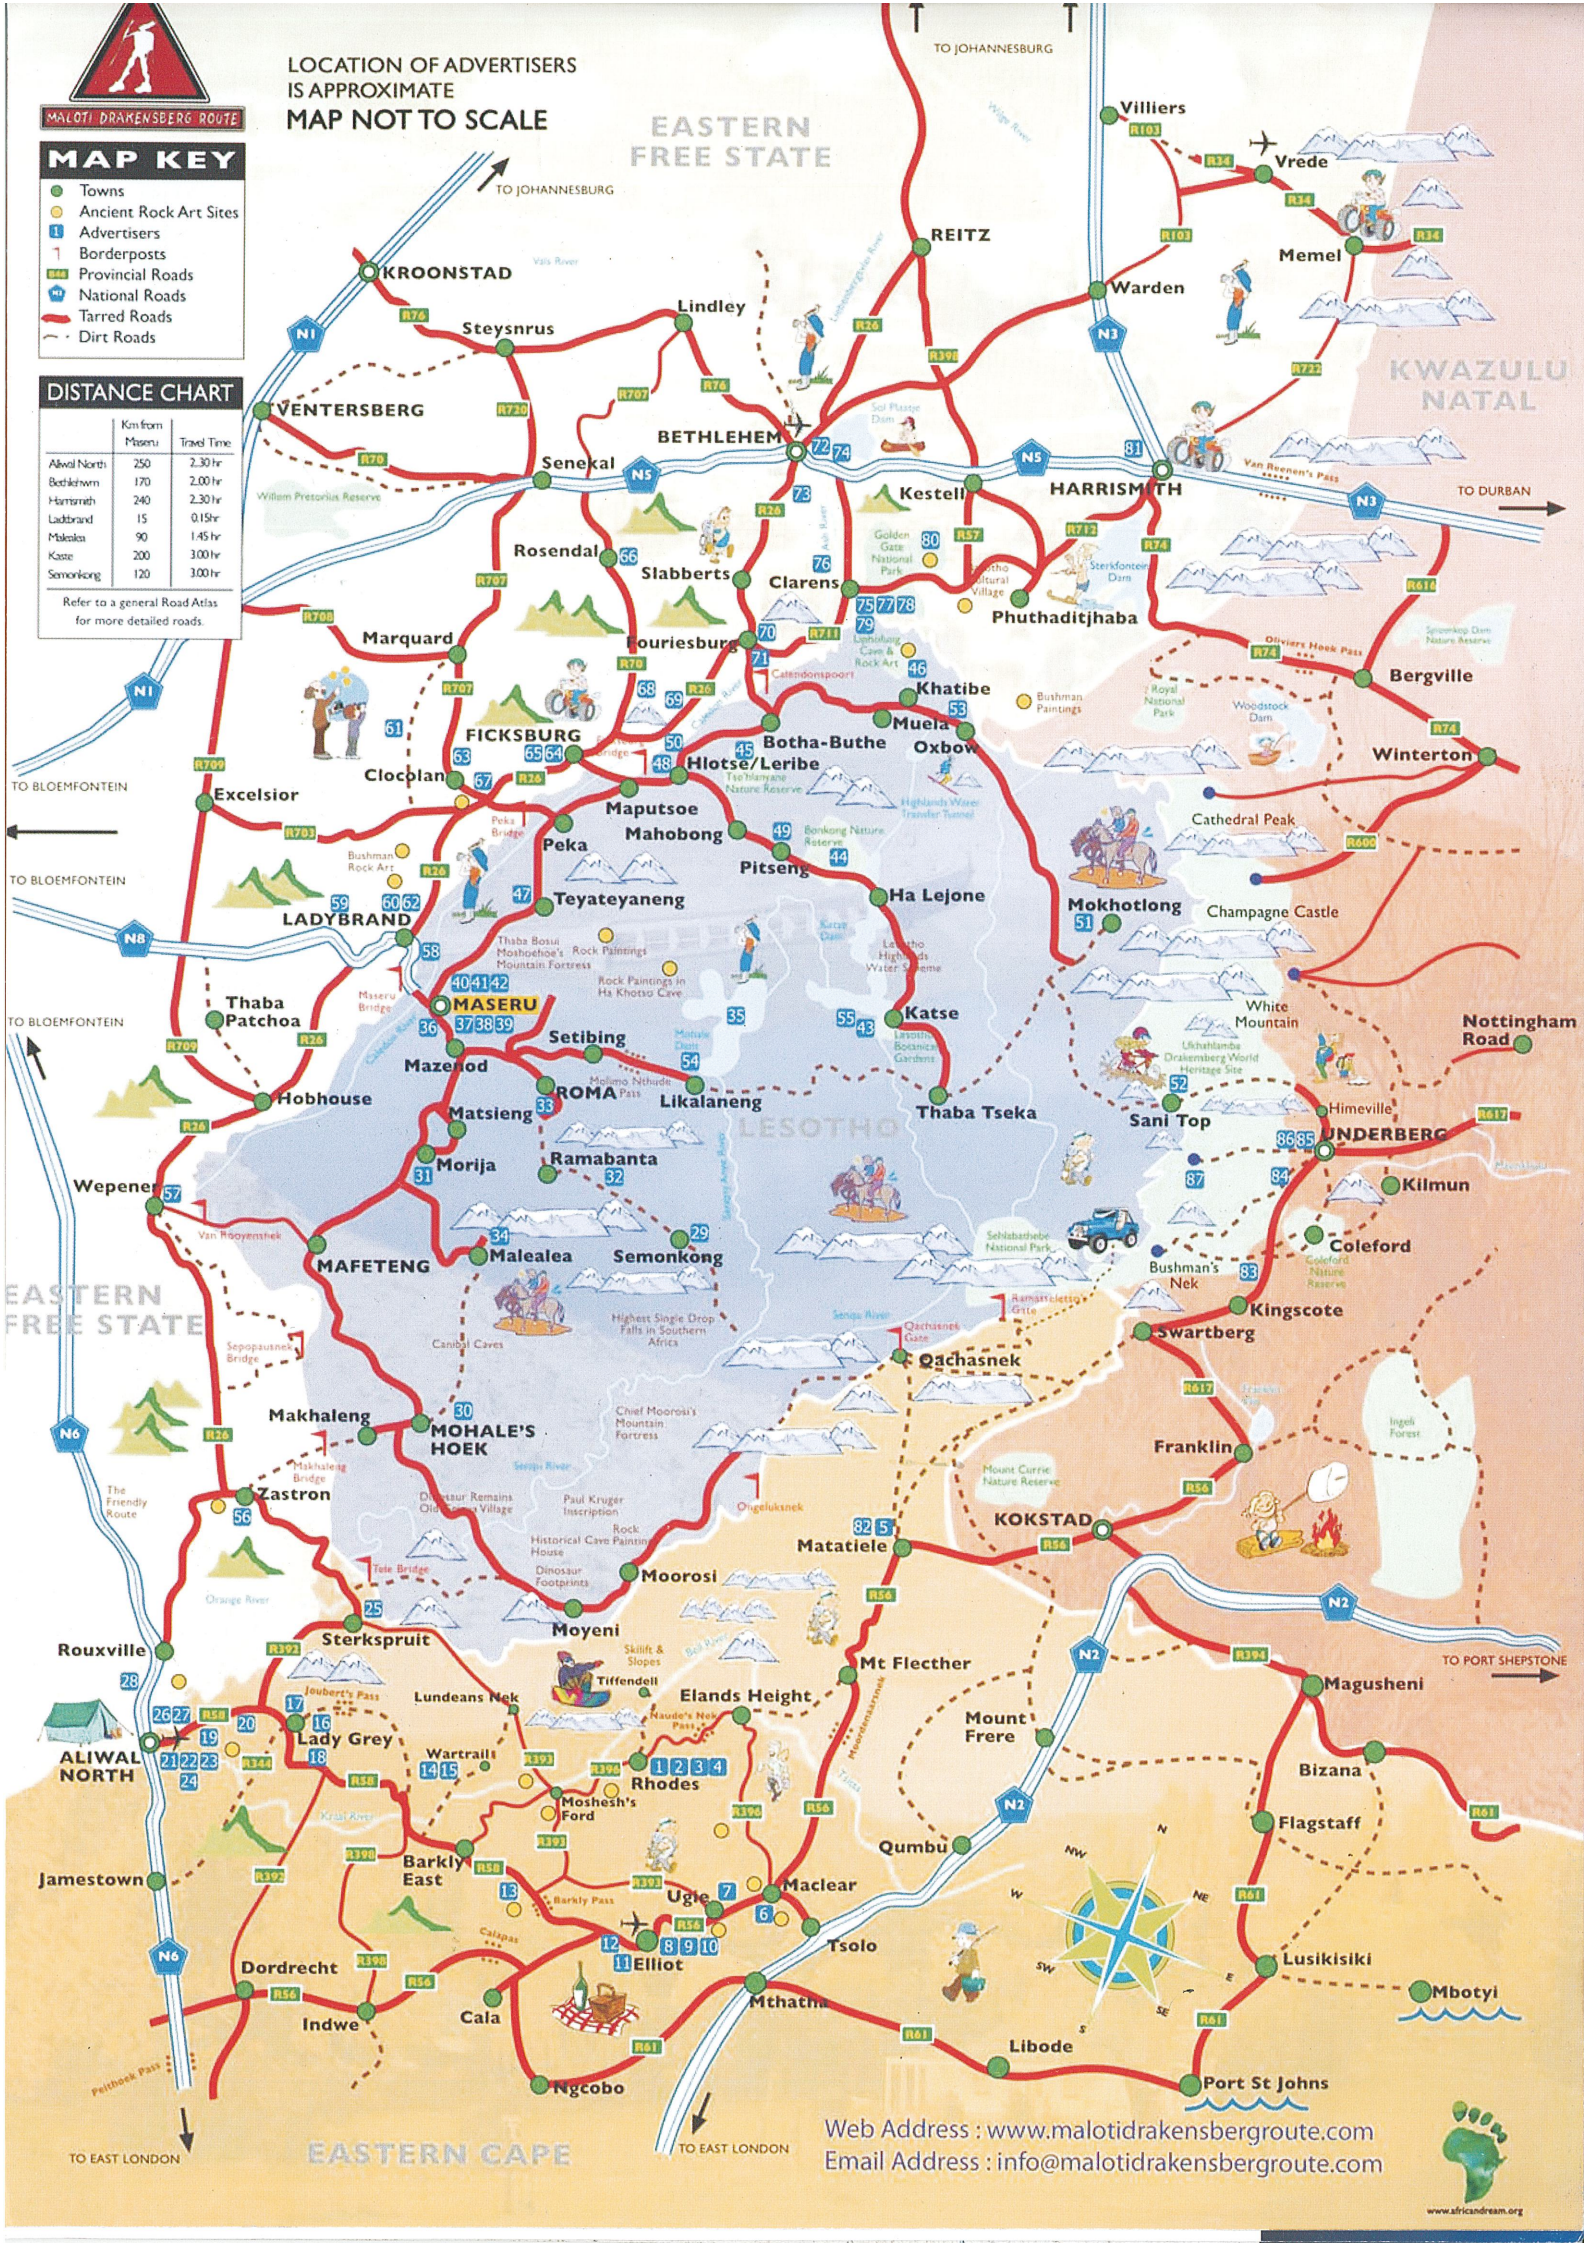

MALOTI DRAKENSBURG ROUTE

MAP KEY

- Towns
- Ancient Rock Art Sites
- T Advertisers
- T Borderposts
- Provincial Roads
- National Roads
- Tarded Roads
- Dirt Roads

DISTANCE CHART

	Km from Maseru	Travel Time
Abrial North	250	2.30 hr
Bechlehem	170	2.00 hr
Harrismith	240	2.30 hr
Ladbrand	15	0.15 hr
Makela	90	1.45 hr
Katse	200	3.00 hr
Semonkong	120	3.00 hr

LOCATION OF ADVERTISERS IS APPROXIMATE
MAP NOT TO SCALE

EASTERN FREE STATE

Web Address : www.malotidrakensbergroute.com
Email Address : info@malotidrakensbergroute.com

www.africadream.org